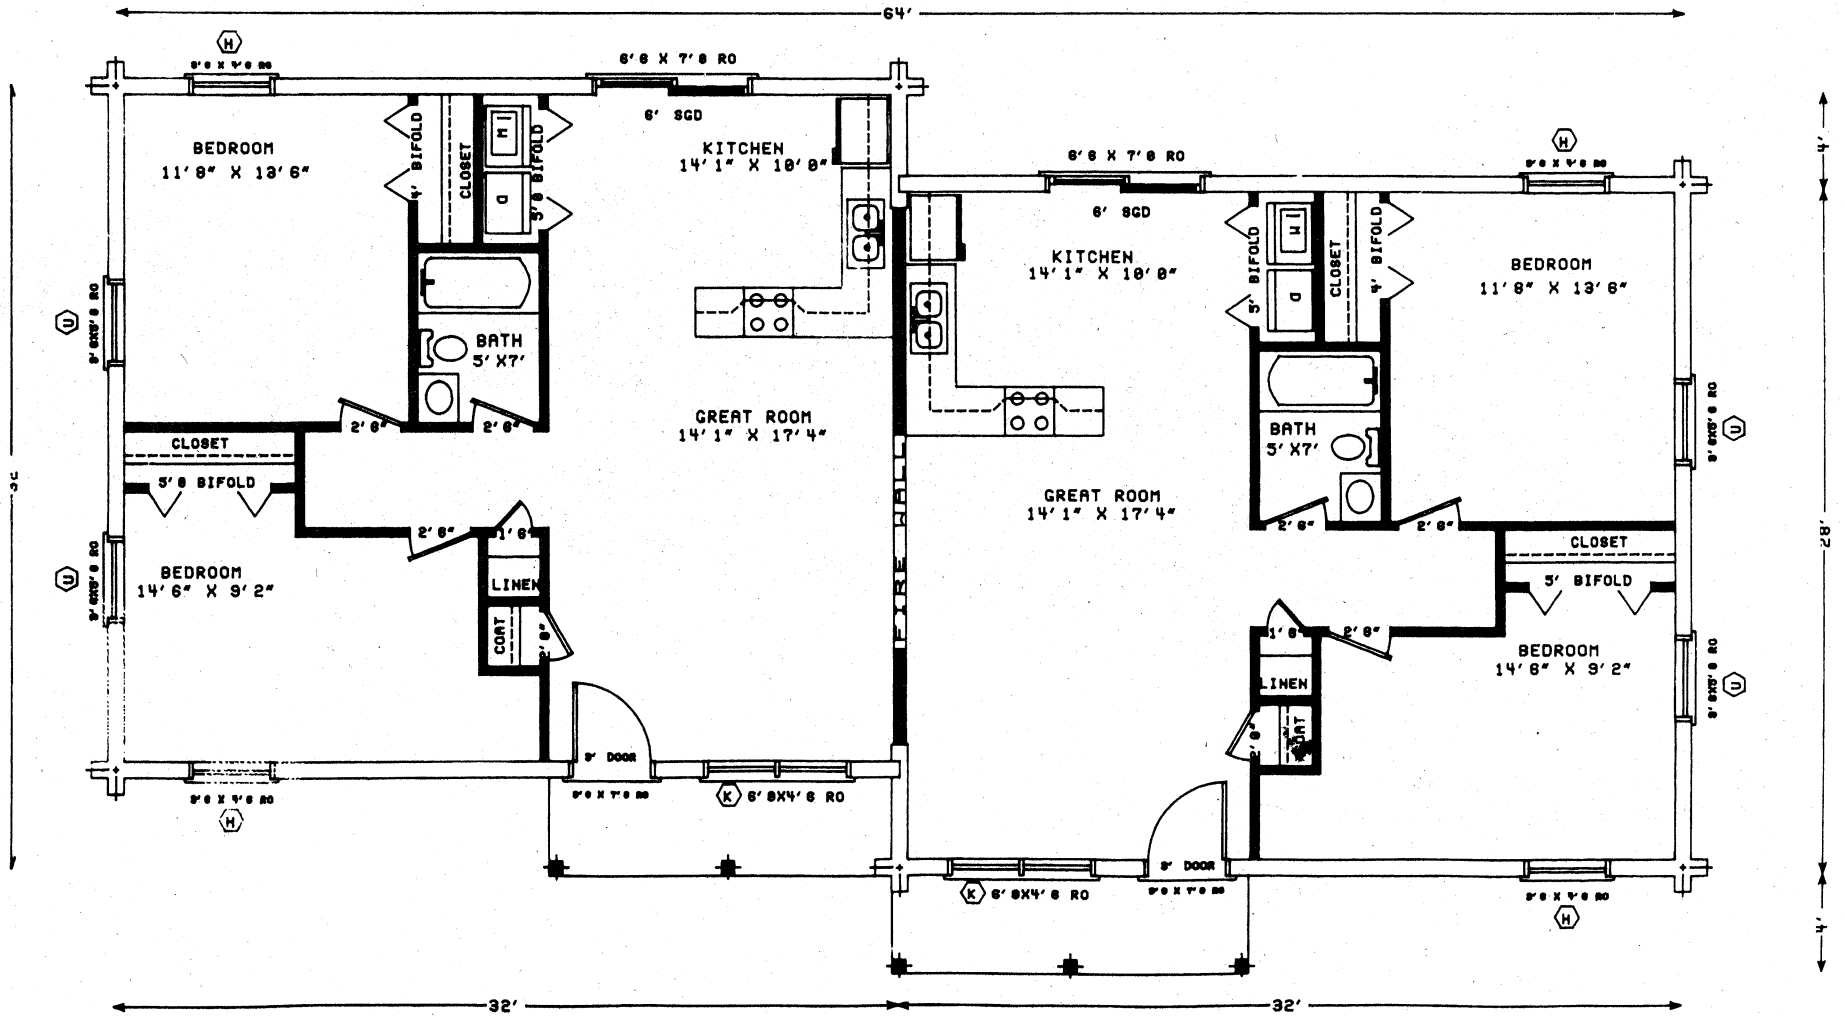

This brochure is for appearance only.
Please consult blueprints for actual layout.

THE PORTLAND

301

SQUARE FOOTAGE

Unit area
Porch unit area

896
56

7810 Ballantyne Commons Parkway
Suite 300

Charlotte, NC 28277